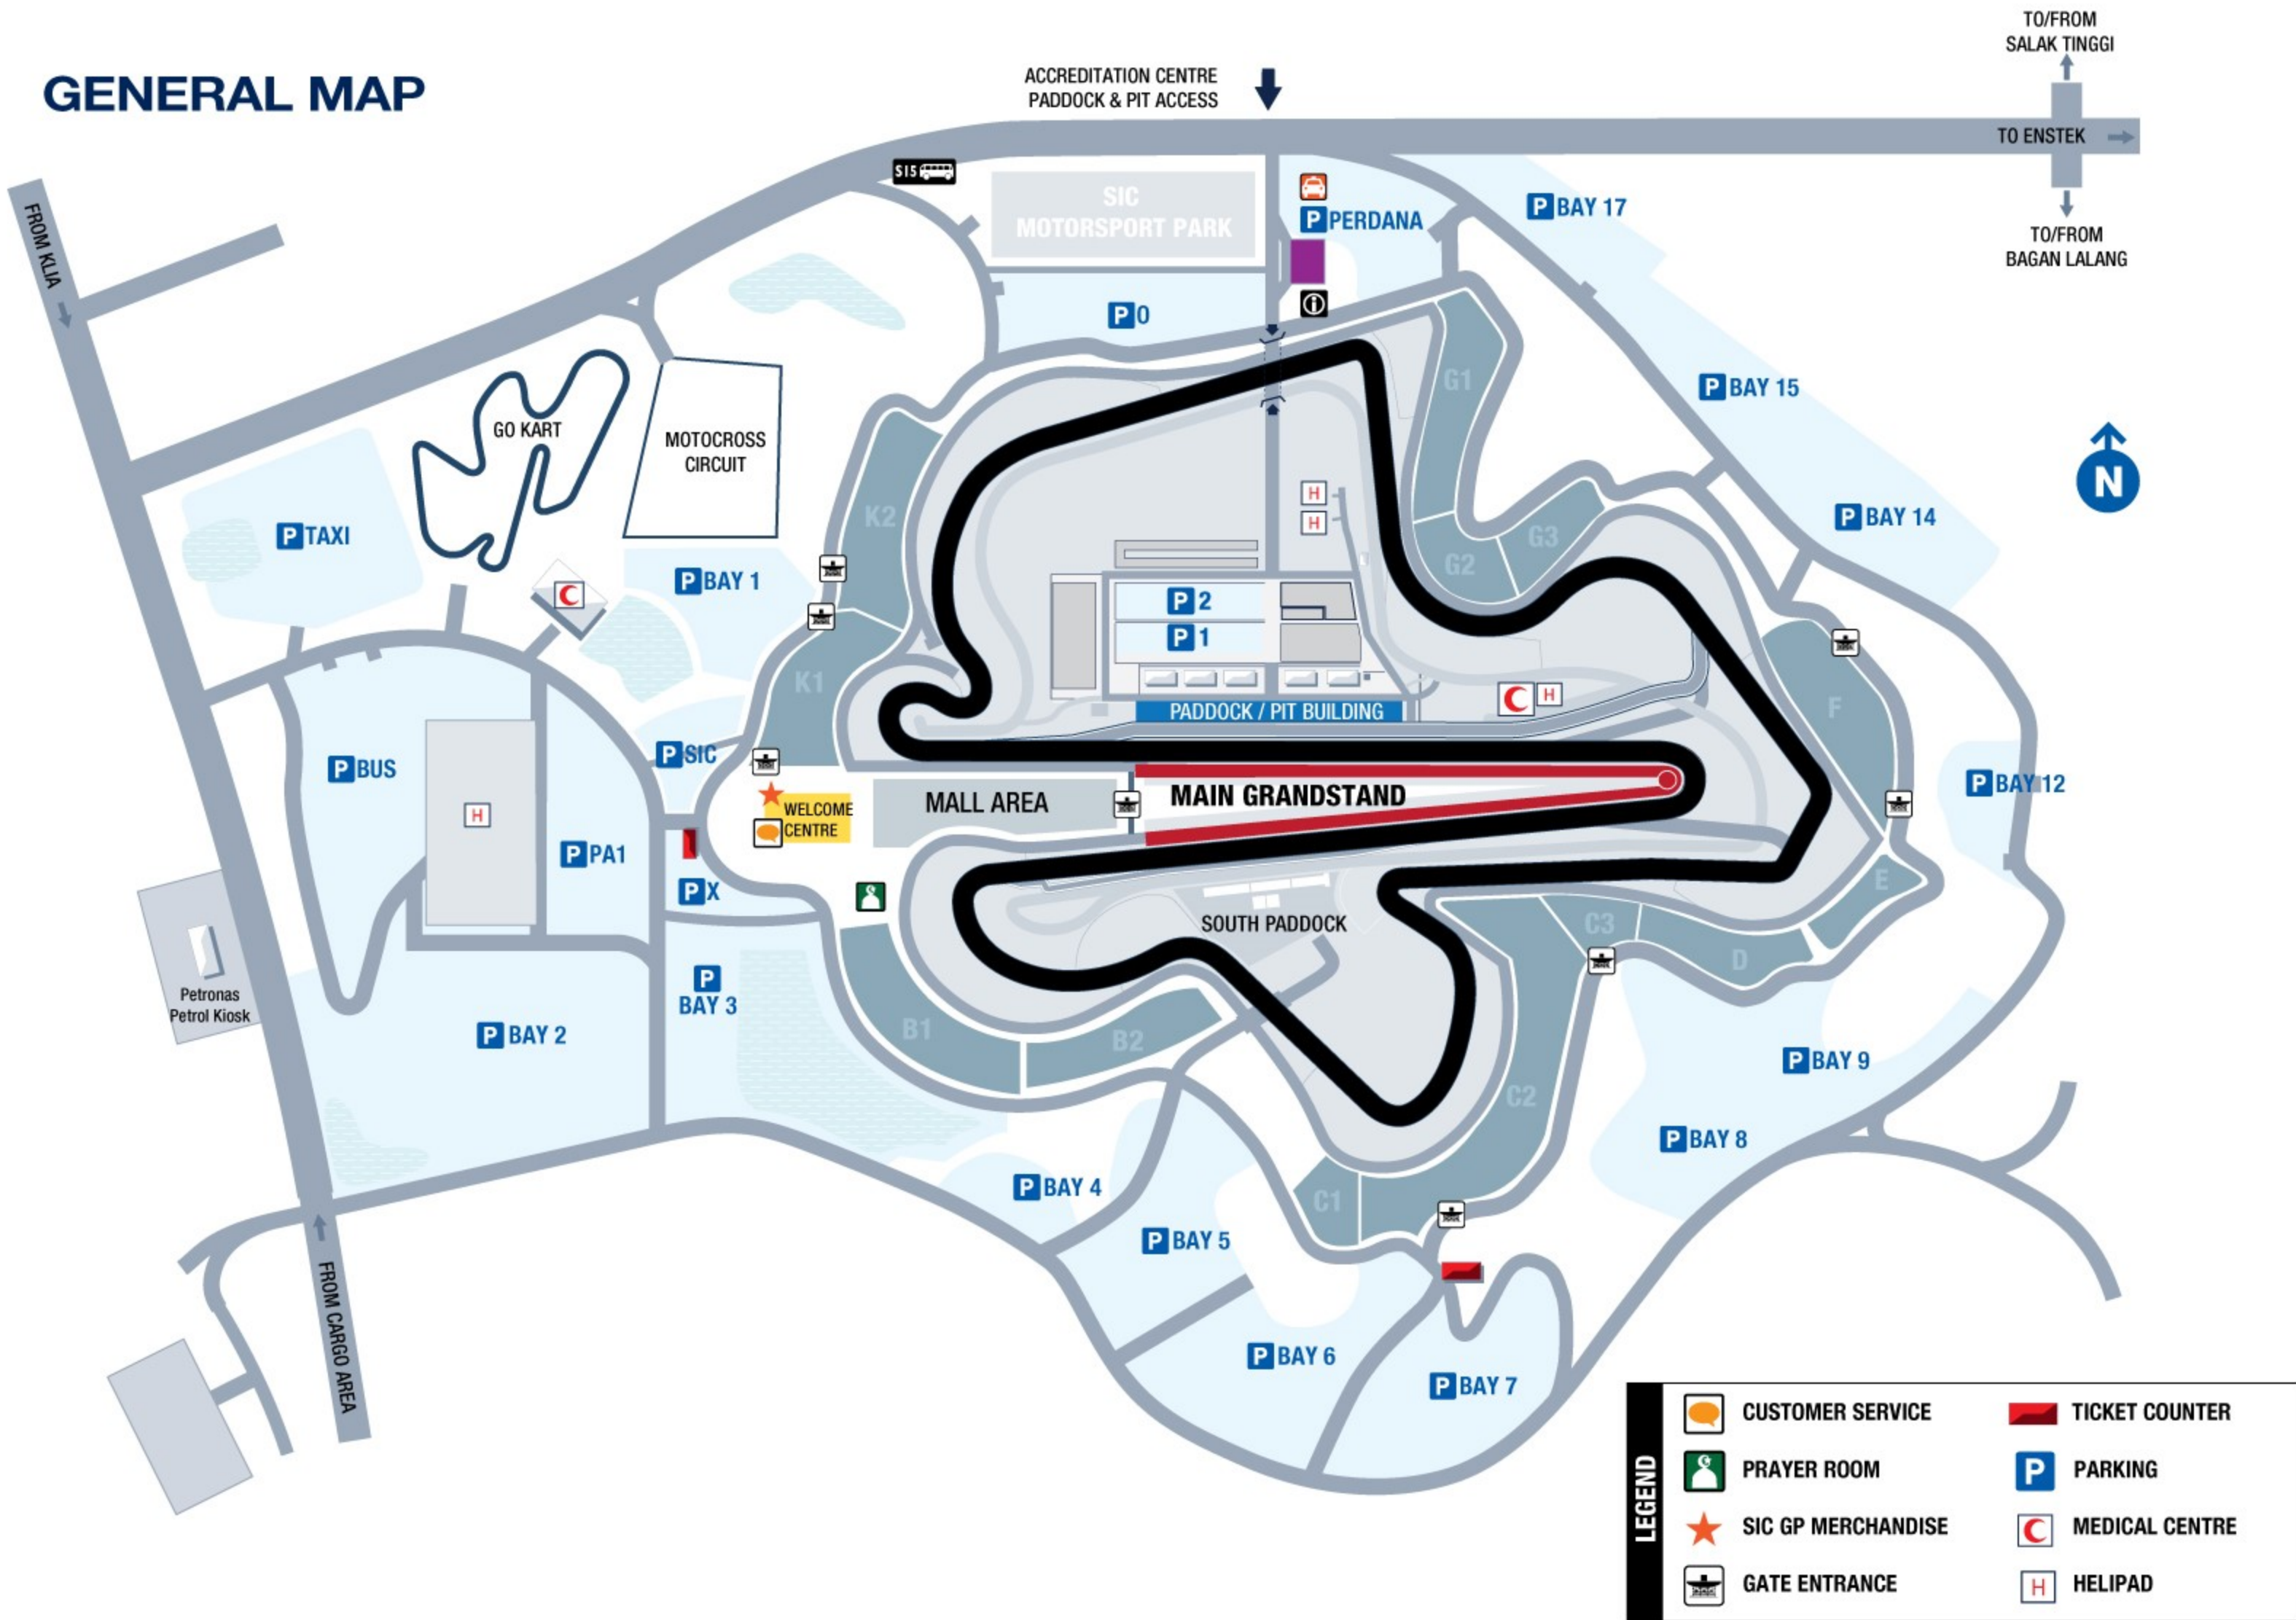

GENERAL MAP

LEGEND	
	CUSTOMER SERVICE
	PRAYER ROOM
	SIC GP MERCHANDISE
	GATE ENTRANCE
	TICKET COUNTER
	PARKING
	MEDICAL CENTRE
	HELIPAD